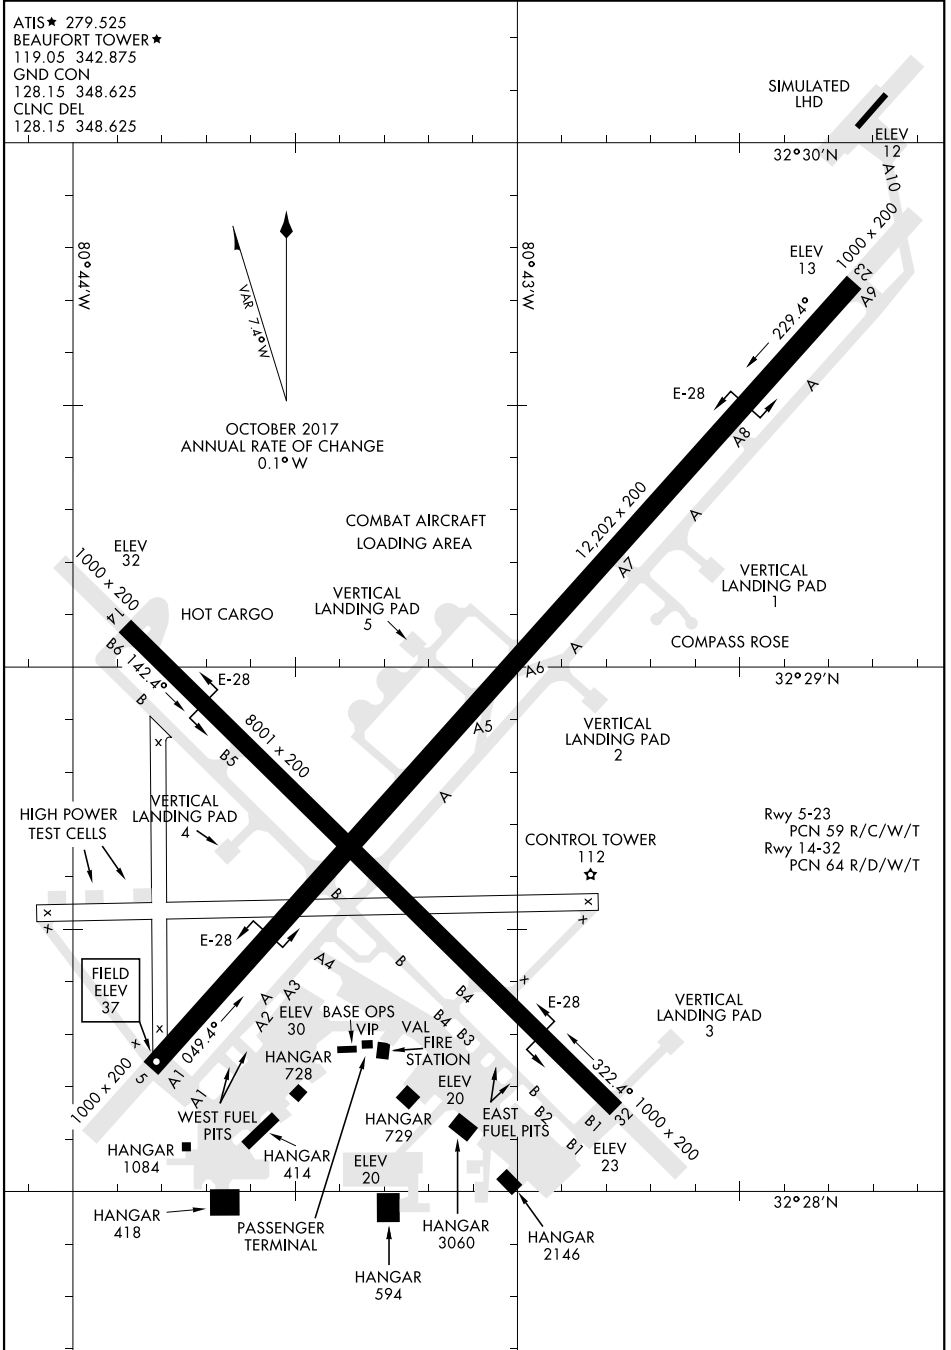

AIRPORT DIAGRAM

ATIS ★ 279.525
 BEAUFORT TOWER ★
 119.05 342.875
 GND CON
 128.15 348.625
 CLNC DEL
 128.15 348.625

SE-2, 24 MAY 2018 to 21 JUN 2018

SE-2, 24 MAY 2018 to 21 JUN 2018

AIRPORT DIAGRAM